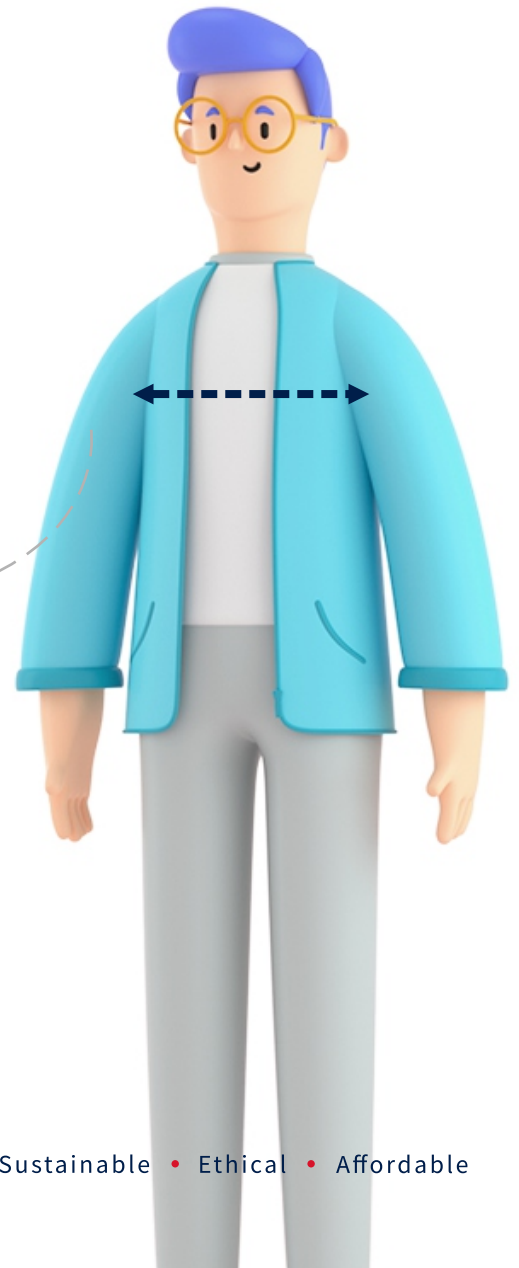

POLOS, SWEATSHIRTS, & CARDIGANS

TO FIT CHEST SIZE		AGE GUIDE
INCHES	CM	
20"	51	2/3 YRS
22"	56	3/4 YRS
24"	61	4/5 YRS
26"	66	5/6 YRS
28"	71	6/7 YRS
30"	76	8/9 YRS
32"	81	10/11 YRS
34"	86	12 YRS
36"	91	13/14 YRS
38"	97	SMALL
40"	102	MEDIUM
42"	107	LARGE
44"	112	X-LARGE
46"	117	XX-LARGE
48"	122	XXX-LARGE

HOW TO MEASURE?

Measure around the fullest part of the chest, place the tape close under the arms and make sure the tape is flat across the back.